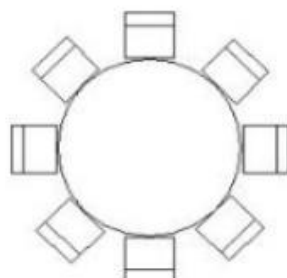

Table Seating Guide

Rectangular Table Seating Chart

Round Table Seating Chart

3 ft Rd
w/ 4 Chairs

3 ft Rd
w/ 6 Chairs

4 ft Rd
w/ 4 Chairs

4 ft Rd
w/ 6 Chairs

4 ft Rd
w/ 8 Chairs

5 ft Rd
w/ 6 Chairs

5 ft Rd
w/ 8 Chairs

5 ft Rd
w/ 10 Chairs

6 ft Rd
w/ 8 Chairs

6 ft Rd
w/ 10 Chairs

6 ft Rd
w/ 12 Chairs