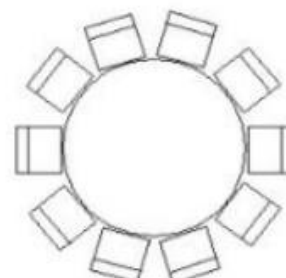

Table Seating Guide

Rectangular Table Seating Chart

Round Table Seating Chart

3 ft Rd
w/ 4 Chairs

3 ft Rd
w/ 6 Chairs

4 ft Rd
w/ 4 Chairs

4 ft Rd
w/ 6 Chairs

4 ft Rd
w/ 8 Chairs

5 ft Rd
w/ 6 Chairs

5 ft Rd
w/ 8 Chairs

5 ft Rd
w/ 10 Chairs

6 ft Rd
w/ 8 Chairs

6 ft Rd
w/ 10 Chairs

6 ft Rd
w/ 12 Chairs