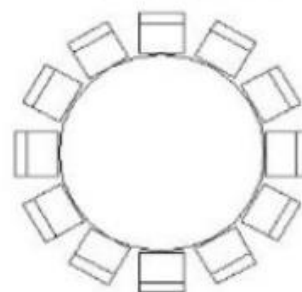

Table Seating Guide

Rectangular Table Seating Chart

Round Table Seating Chart

3 ft Rd
w/ 4 Chairs

3 ft Rd
w/ 6 Chairs

4 ft Rd
w/ 4 Chairs

4 ft Rd
w/ 6 Chairs

4 ft Rd
w/ 8 Chairs

5 ft Rd
w/ 6 Chairs

5 ft Rd
w/ 8 Chairs

5 ft Rd
w/ 10 Chairs

6 ft Rd
w/ 8 Chairs

6 ft Rd
w/ 10 Chairs

6 ft Rd
w/ 12 Chairs