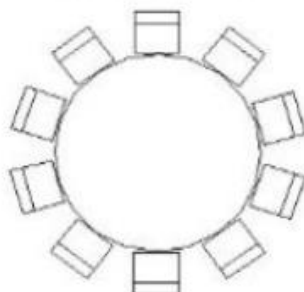

Table Seating Guide

Rectangular Table Seating Chart

Round Table Seating Chart

3 ft Rd
w/ 4 Chairs

3 ft Rd
w/ 6 Chairs

4 ft Rd
w/ 4 Chairs

4 ft Rd
w/ 6 Chairs

4 ft Rd
w/ 8 Chairs

5 ft Rd
w/ 6 Chairs

5 ft Rd
w/ 8 Chairs

5 ft Rd
w/ 10 Chairs

6 ft Rd
w/ 8 Chairs

6 ft Rd
w/ 10 Chairs

6 ft Rd
w/ 12 Chairs